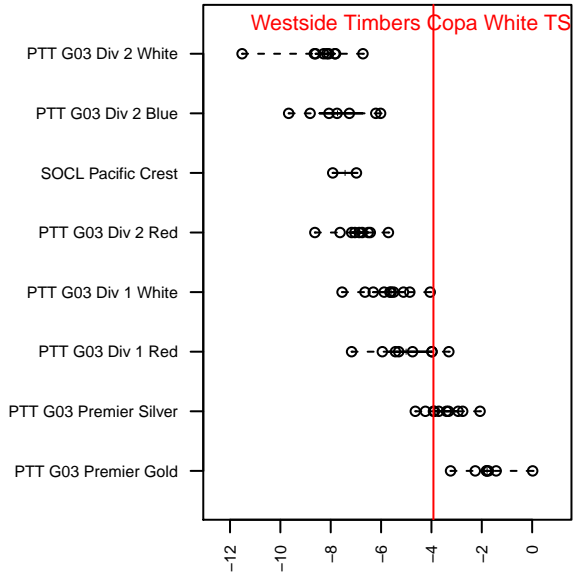

Westside Timbers Copa White TS G03

Westside Timbers
 Beaverton, OR
 G03 total strength=733
 attack=1.01 defense=0.63
 fall league = PTT G03 Premier Silver
 spr league = Spr OYS G03 Premier White

alt names used:
 Westside Timbers G03 Copa White TS
 Westside Timbers G03 Copa White TS
 WT G03 Copa White TS
 WT G03 Copa White TS
 Westside Timbers G03 Copa White TS
 Westside Timbers G03 Copa White TS
 Westside Timbers G03 Copa White TS

Venues played:
 2015 Clash At the Border Gold U12
 2015 Beaverton Cup GU12 Gold
 2015 Chinook Cup Gold U12
 2015 Summer Slam U12
 2015 PTT G03 Premier Silver
 2015 Spr OYS G03 Premier White
 2015 OYS State Cup G03

Westside Timbers Copa White TS G03
 Dots are actual minus expected GF (blue circles) and GA (red triangles).
 Blue line is smoothed change in attack strength. Red is smoothed change in defense strength.

**attack and defense variance (black dot)
relative to other teams
and top 10 in region**

**attack and defense rating
relative to others at age
and all opponents in last 13 months**

Performance relative to 13 month average