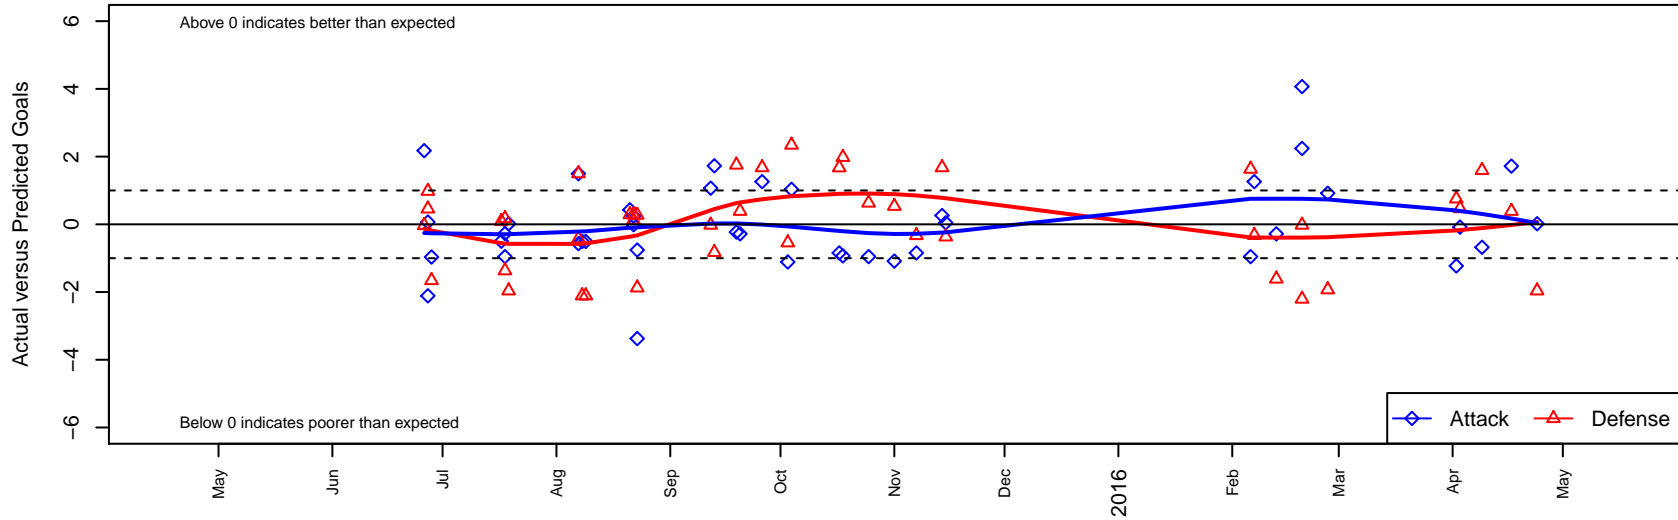

Westside Timbers Copa White TS G03

Westside Timbers
 Beaverton, OR
 G03 total strength=733
 attack=1.01 defense=0.63
 fall league = PTT G03 Premier Silver
 spr league = Spr OYS G03 Premier White

alt names used:
 Westside Timbers G03 Copa White TS
 Westside Timbers G03 Copa White TS
 WT G03 Copa White TS
 WT G03 Copa White TS
 Westside Timbers G03 Copa White TS
 Westside Timbers G03 Copa White TS
 Westside Timbers G03 Copa White TS

Venues played:
 2015 Clash At the Border Gold U12
 2015 Beaverton Cup GU12 Gold
 2015 Chinook Cup Gold U12
 2015 Summer Slam U12
 2015 PTT G03 Premier Silver
 2015 Spr OYS G03 Premier White
 2015 OYS State Cup G03

Westside Timbers Copa White TS G03
 Dots are actual minus expected GF (blue circles) and GA (red triangles).
 Blue line is smoothed change in attack strength. Red is smoothed change in defense strength.

**attack and defense variance (black dot)
relative to other teams
and top 10 in region**

**attack and defense rating
relative to others at age
and all opponents in last 13 months**

Performance relative to 13 month average